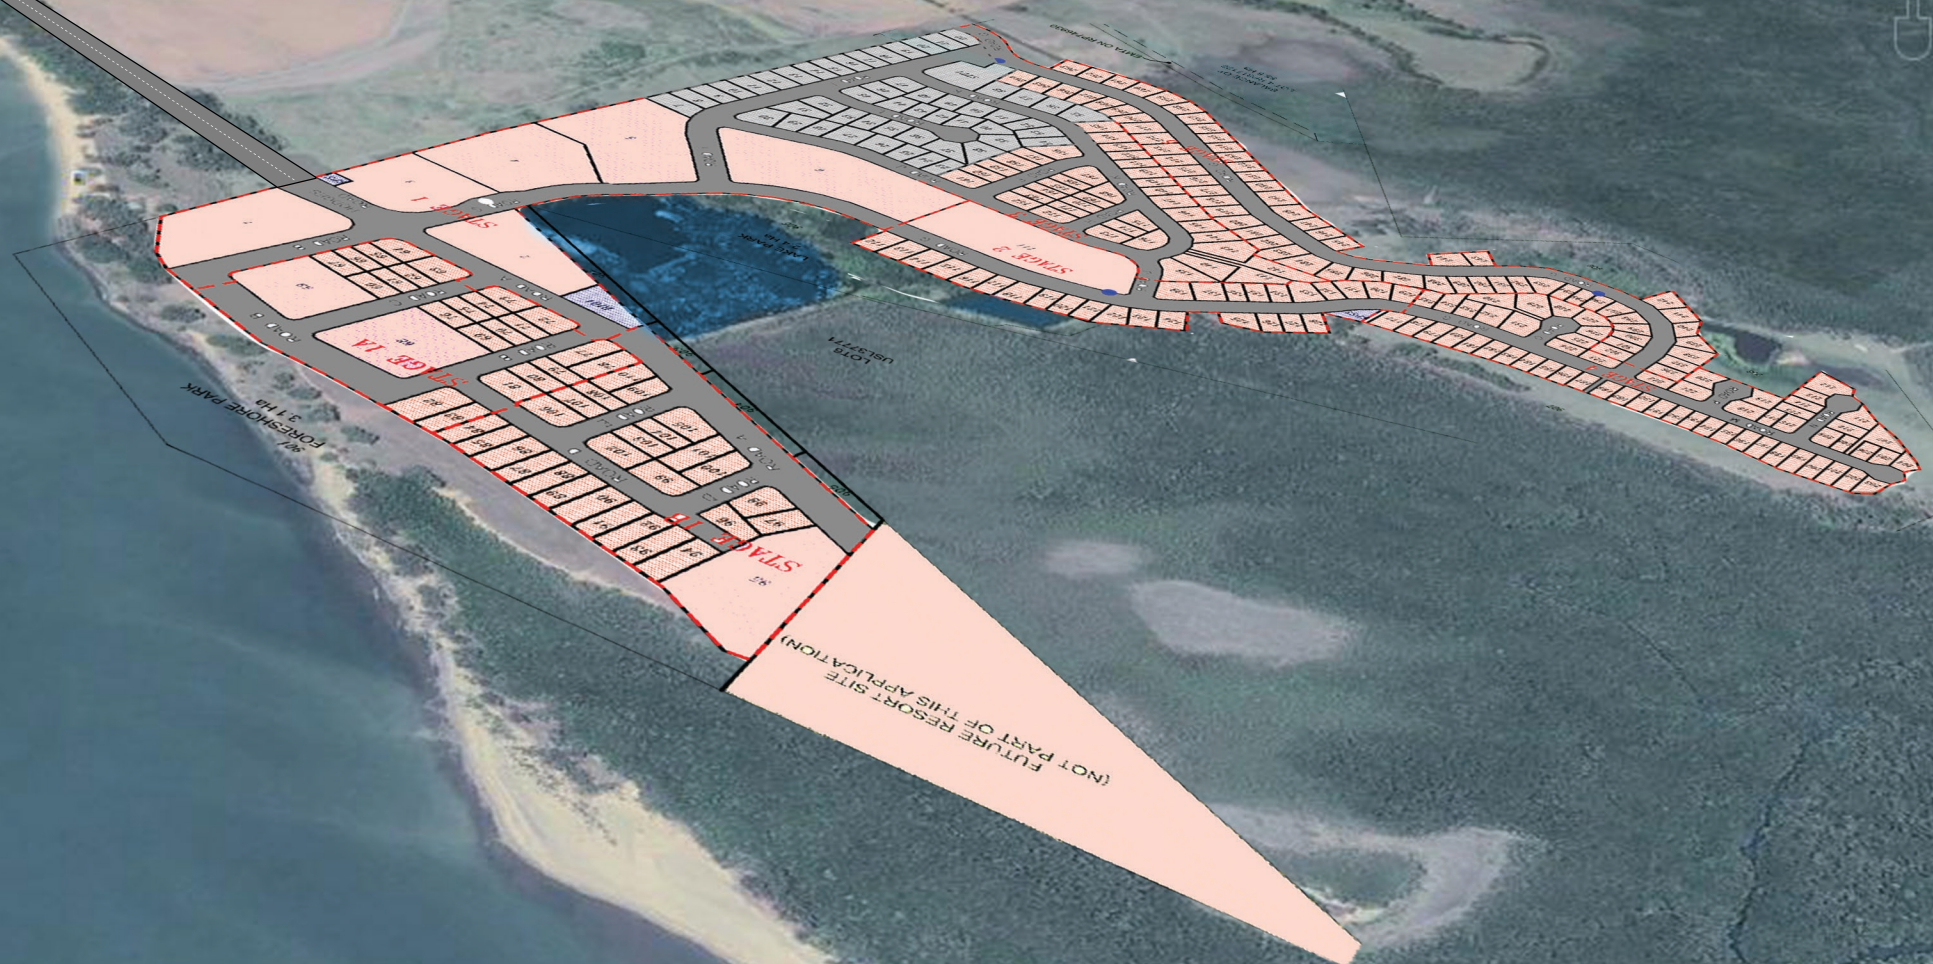

# SHOAL POINT BAY DEVELOPMENT (ANGLE 1)

Shoal Point QLD 4750, Australia Shoal Point

© 2013 Google  
Image © 2013 DigitalGlobe  
Data SIO, NOAA, U.S. Navy, NGA, GEBCO  
© 2013 Whereis® Sensis Pty Ltd

Google earth

2009

Imagery Date: 9/15/2012 21°00'06.41" S 149°08'31.52" E elev 4 m eye alt 719 m